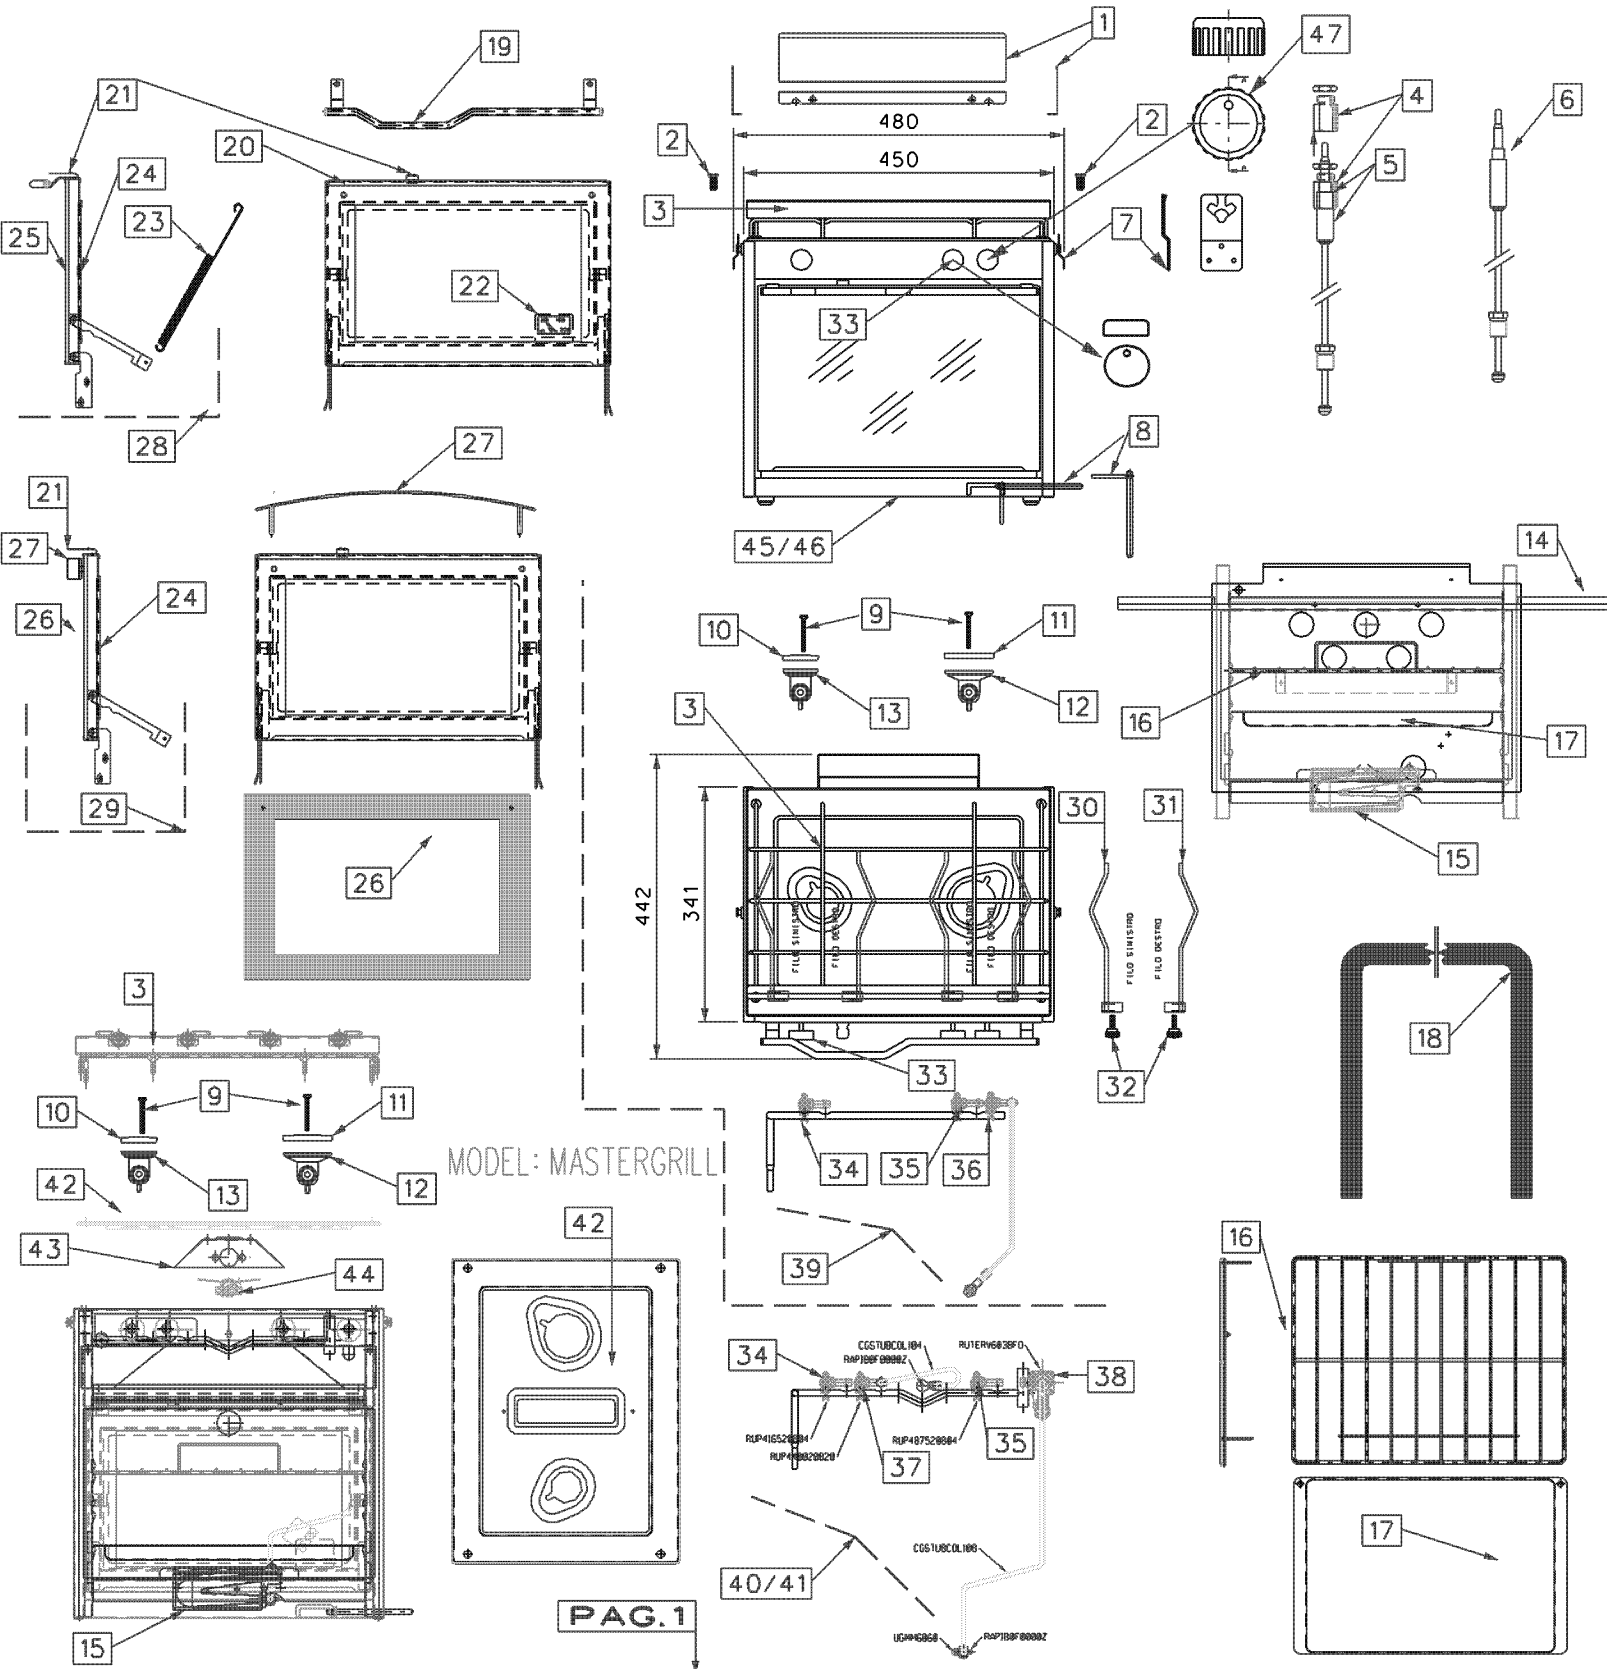

TECHIMPEX

WWW.TECHIMPEX.IT

techimpex@techimpex.it

ESPLOSO CLASSIC SHINY mastergrill

MODEL: MASTERGRILL

NO. OF BURNERS: 2

WEIGHT: 21.5 Kg

POWER OF BURNERS LARGE 2,3 KW

POWER OF BURNERS MEDIUM 1,7 KW

POWER OF OVEN 1,55 KW

POWER OF GRILL 1,3 KW

MODEL: CLASSIC / SHINY

NO. OF BURNERS: 2

WEIGHT: 21 Kg

POWER OF BURNERS LARGE 2,3 KW

POWER OF BURNERS MEDIUM 1,7 KW

POWER OF OVEN 1,55 KW