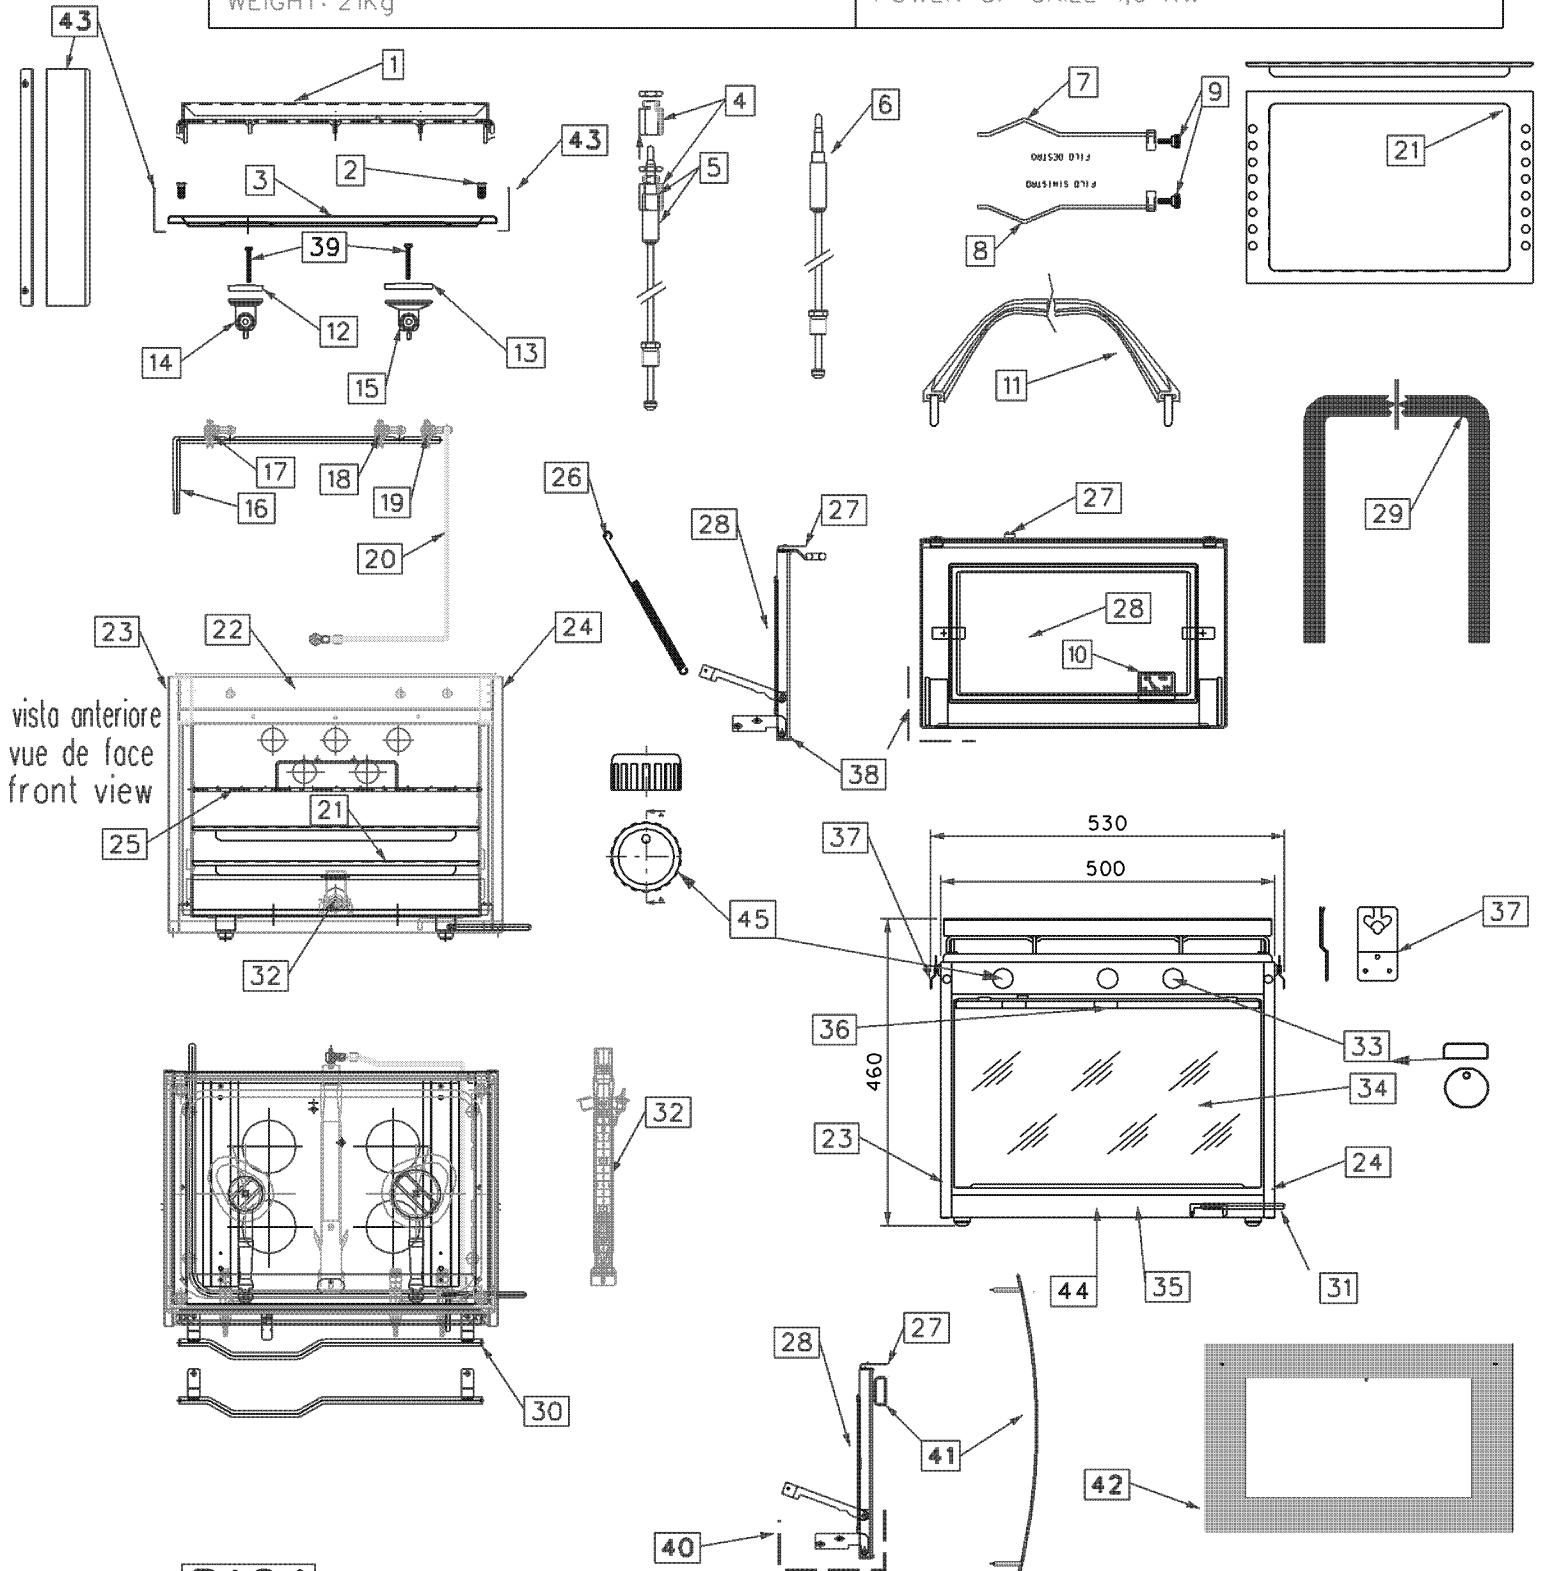

TECHIMPEX

WWW.TECHIMPEX.IT

techimpex@techimpex.it

SCHEDA TECNICA PRODOTTO

MODEL: XL2/LT2/SHIANY

NO. OF BURNERS: 2

WEIGHT: 21Kg

POWER OF BURNERS LARGE 2,3 KW

POWER OF BURNERS MEDIUM 1,7 KW

POWER OF OVEN 1,7 KW

POWER OF GRILL 1,6 KW

PAG. 1