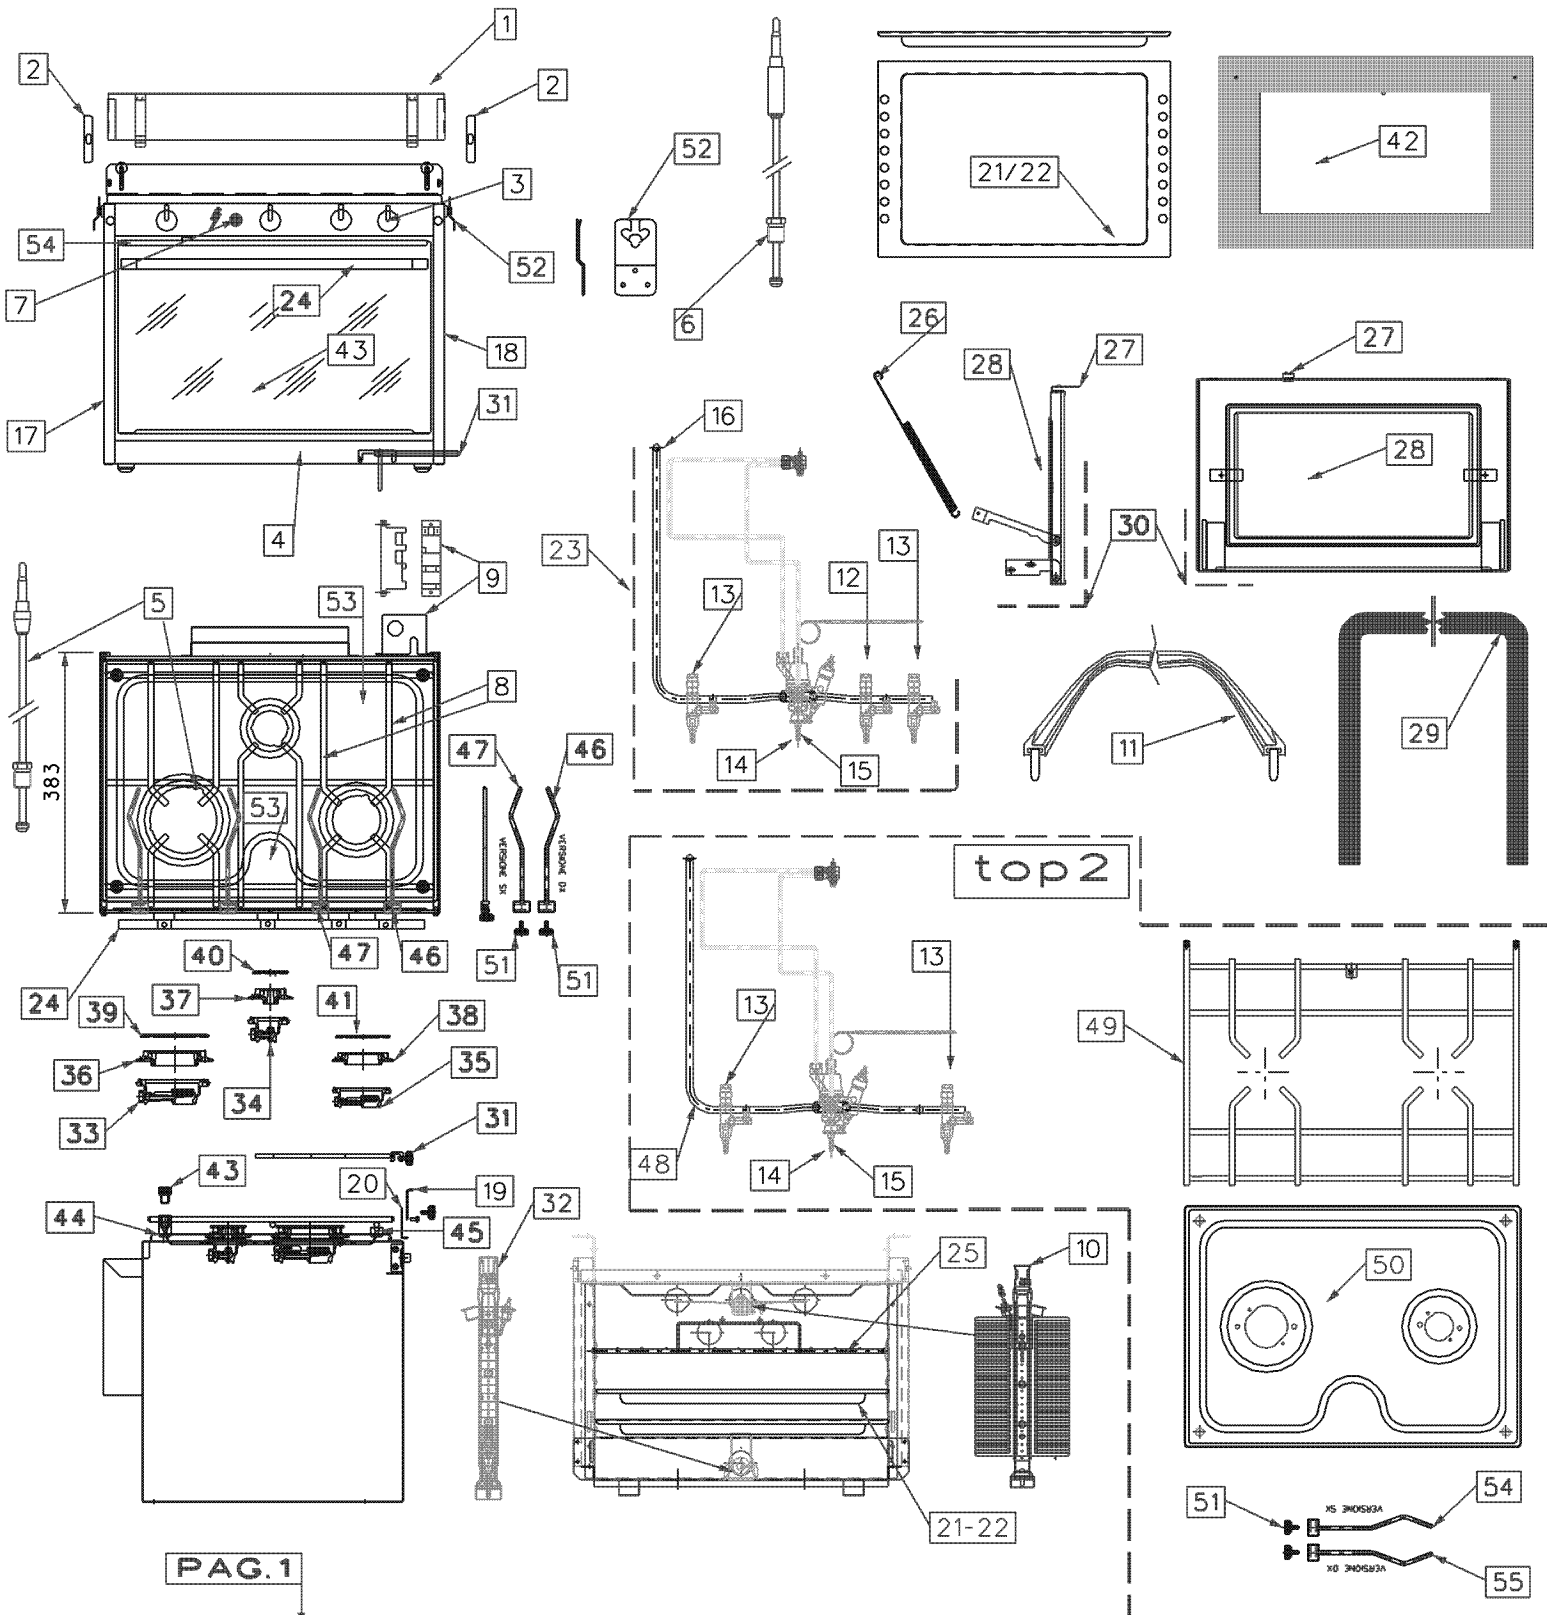

TECHIMPEX

WWW.TECHIMPEX.IT

techimpex@techimpex.it

SCHEDA TECNICA PRODOTTO

MODEL: TOP 3/2 GRILL/NO GRILL

NO. OF BURNERS: 3/2

WEIGHT: 27Kg

POWER OF BURNERS LARGE 3,0 KW

POWER OF BURNERS MEDIUM 1,7 KW

POWER OF BURNERS SMALL 1,0 KW

POWER OF OVEN 1,7 KW

POWER OF GRILL 1,6 KW