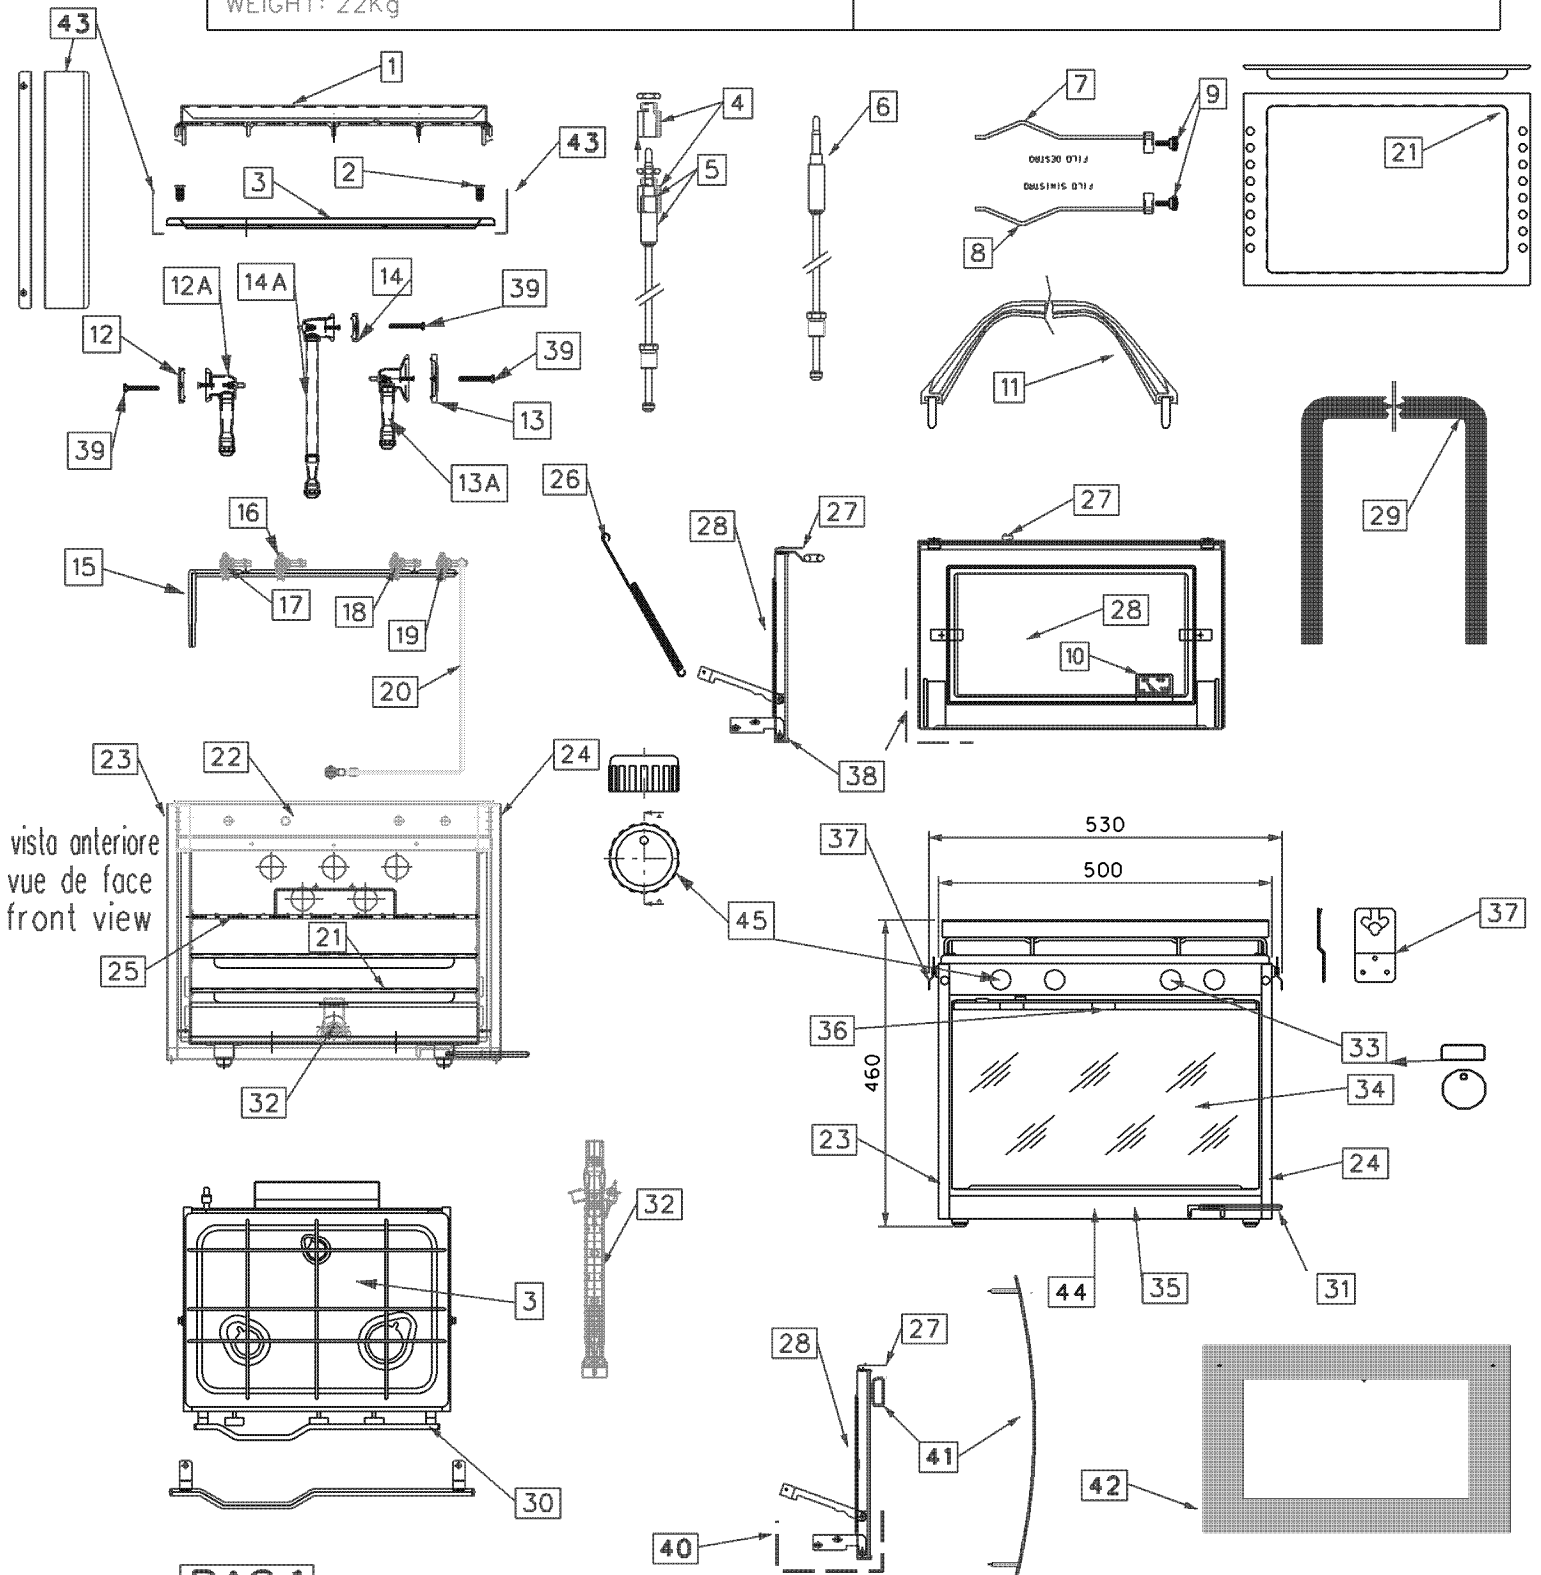

TECHIMPEX

WWW.TECHIMPEX.IT

techimpex@techimpex.it

SCHEDA TECNICA PRODOTTO

MODEL: XL3/LT3/SHIANY

NO. OF BURNERS: 3

WEIGHT: 22Kg

POWER OF BURNERS LARGE 2,3 KW

POWER OF BURNERS MEDIUM 1,7 KW

POWER OF BURNERS SMALL 1,0 KW

POWER OF OVEN 1,7 KW

PAG. 1